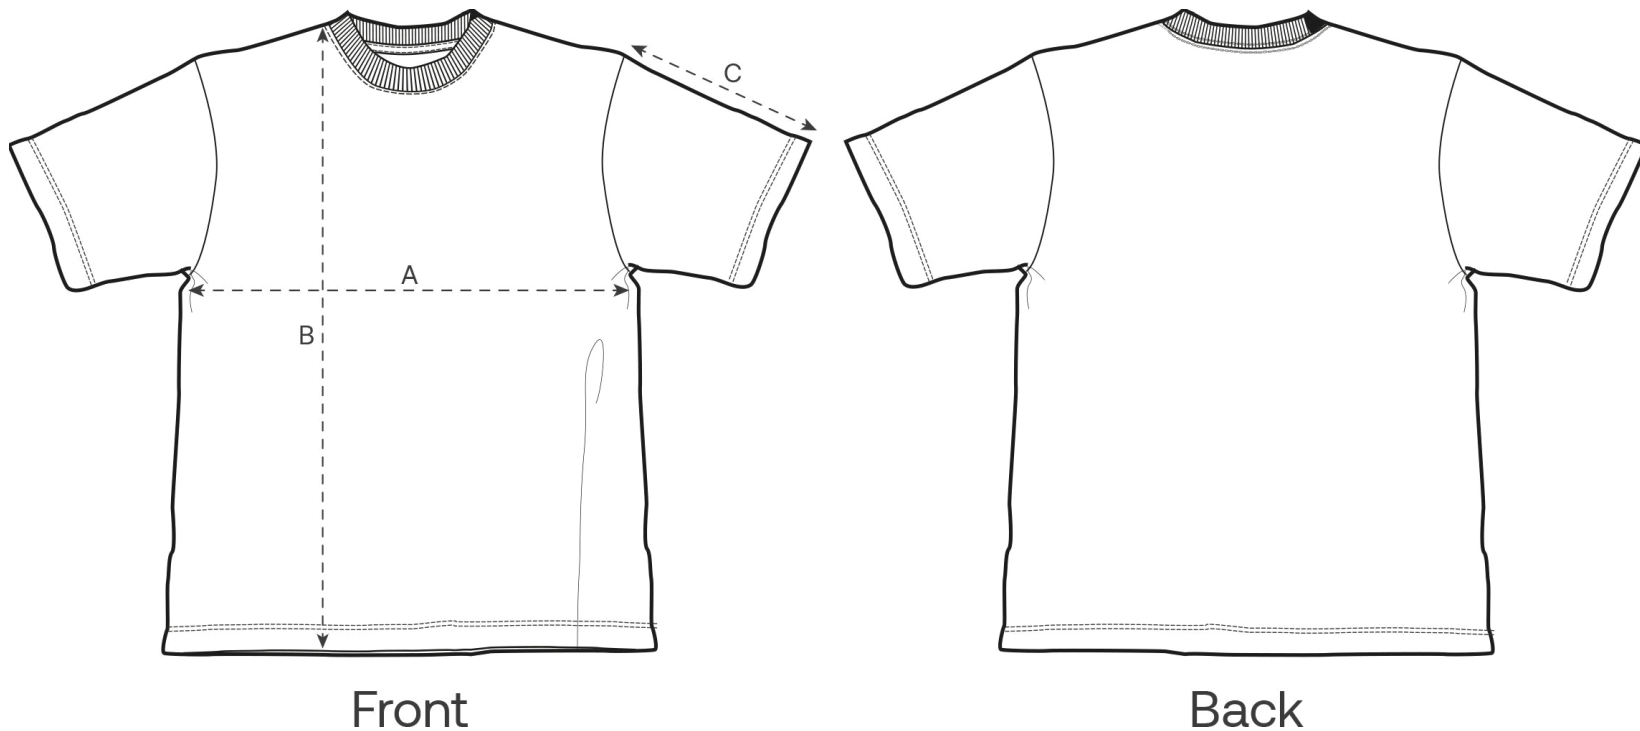

Size Guide

Measurement in cm	XXS	XS	S	M	L	XL	XXL	3XL
A - Half Chest	47.5	49.5	51.5	55.5	58.5	61.5	65.5	69.5
B - Body Length	64	67	71	75	77	79	81	83
C - Sleeve Length	20	21	22.5	24	24.5	25	25.5	26